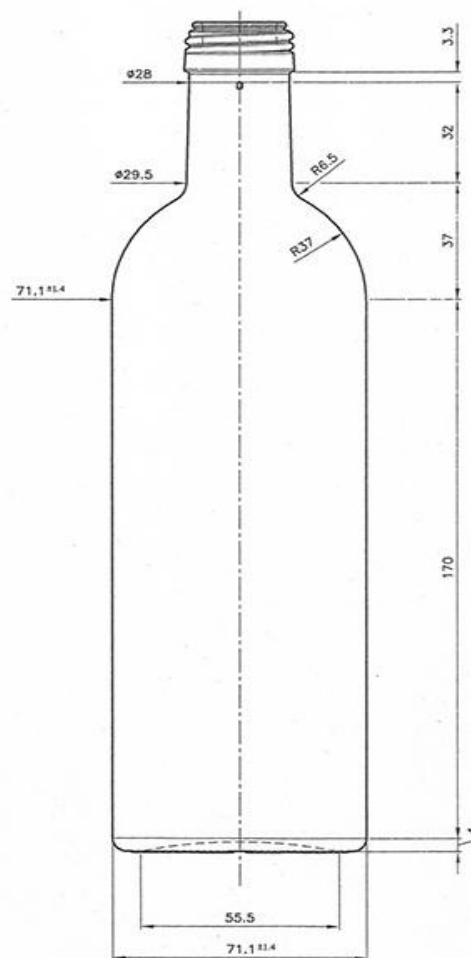

ALEVGOR GLASS

Maraska 500 ml

Code	529
Capacity	500 ml
Weight	300 g
Units per pallet	2 499