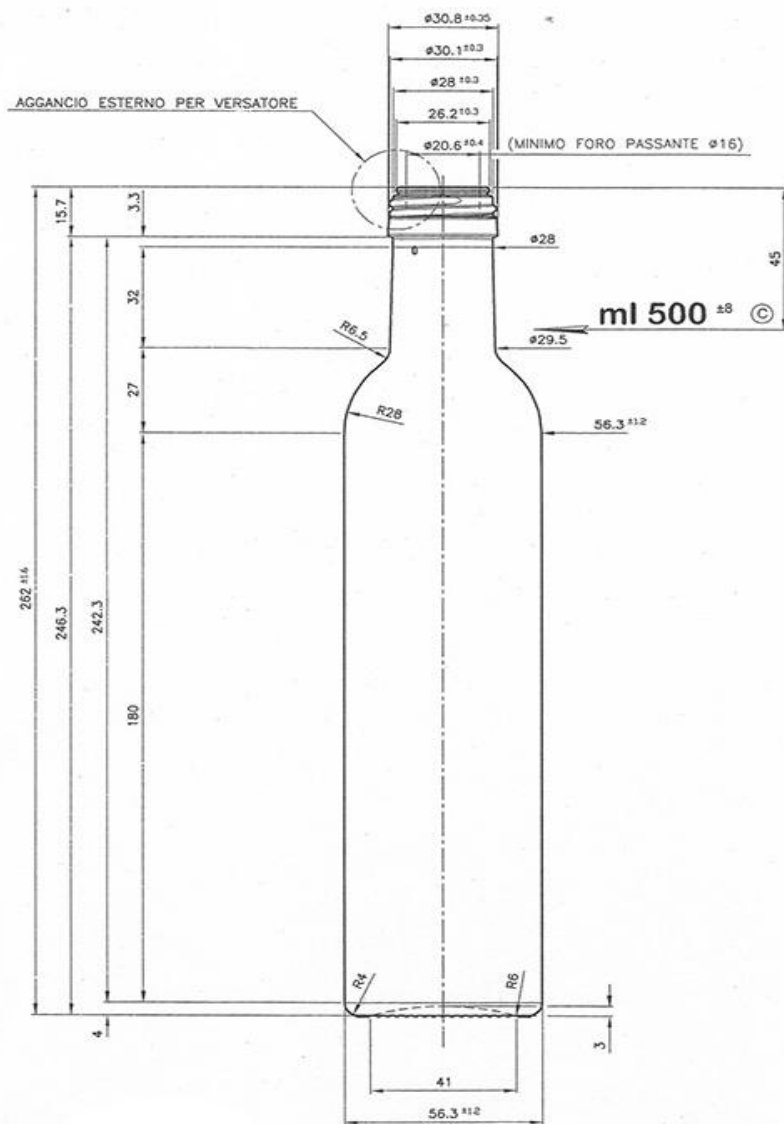

ALEVGOR GLASS

Maraska 500 ml

Code	529
Capacity	500 ml
Weight	300 g
Units per pallet	2 499