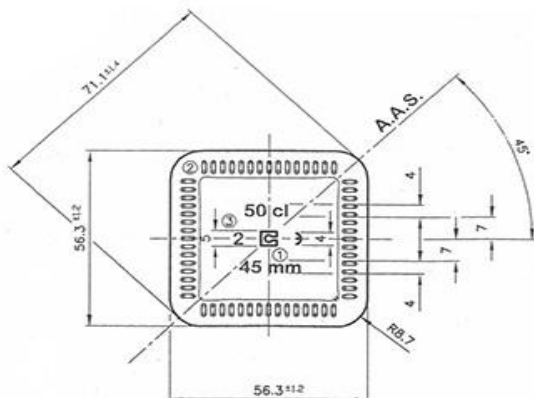

ALEVGOR GLASS

Maraska 500 ml

Code	529
Capacity	500 ml
Weight	300 g
Units per pallet	2 499